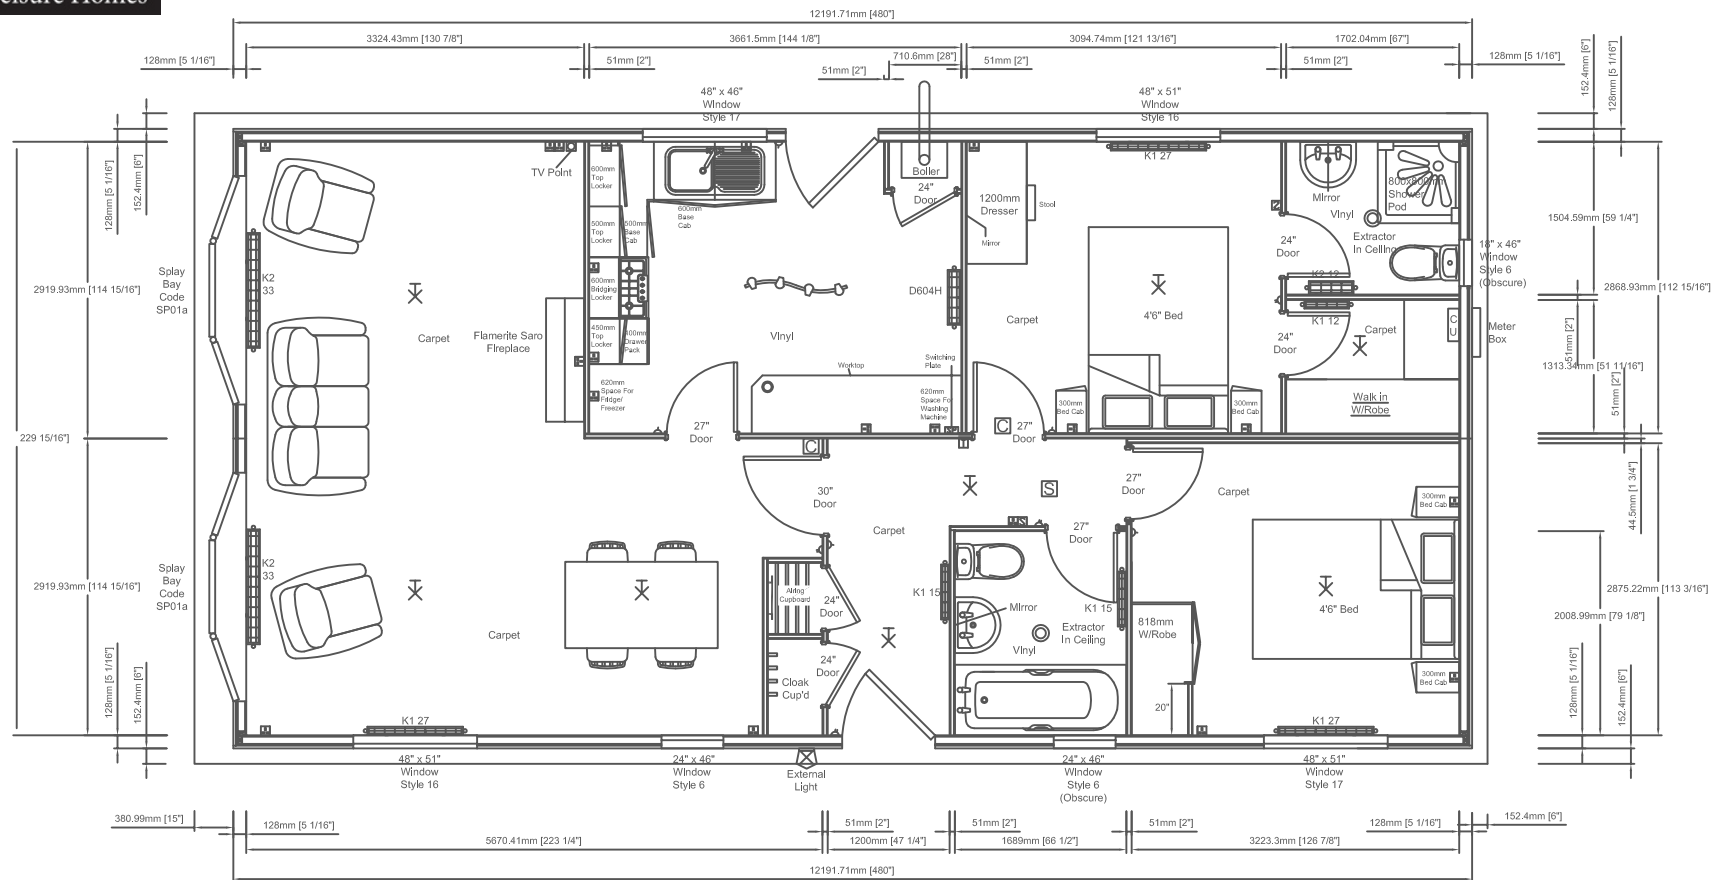

Sonata 40' x 20' Park Home

Home shown for illustration purposes only. Specifications and layouts are subject to change.
For further information please contact us:

RS Hill & Sons
23 Bridge Industries, Fareham PO16 8SX
Telephone: 01329 232708
Email: info@rshill.co.uk