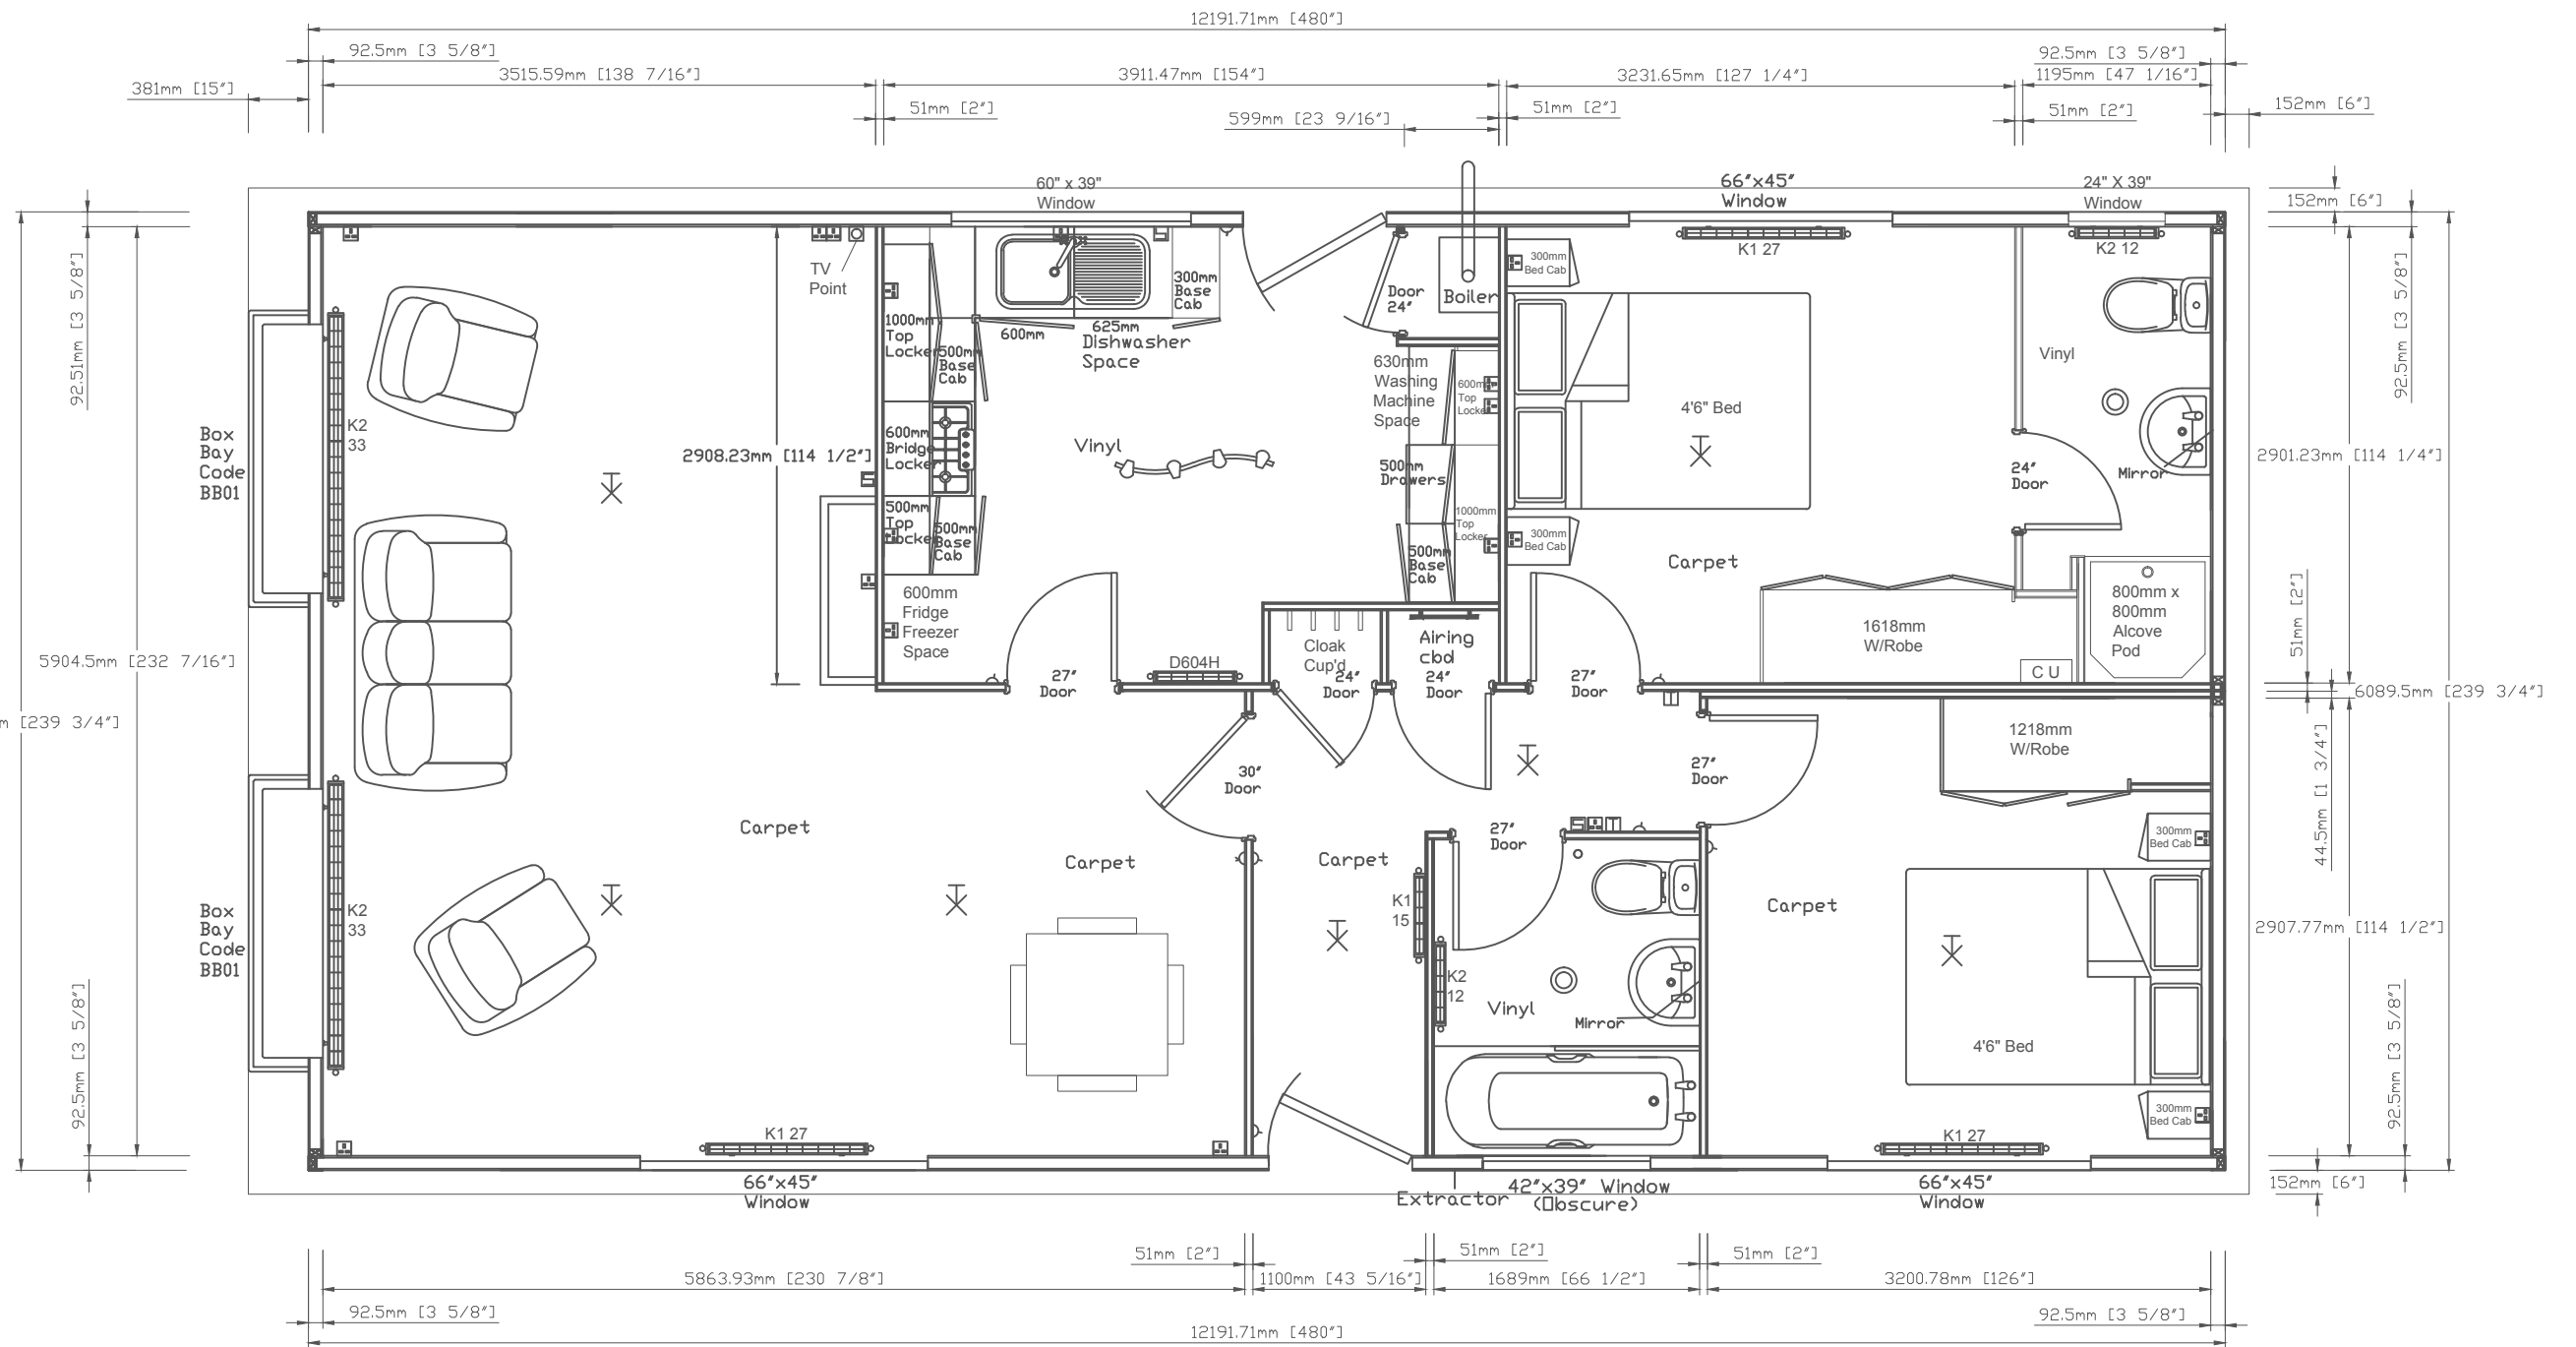

Rooms	Length	Width
Lounge	11'7"	19'5"
Kitchen	12'10"	9'7"
Diner	7'9"	9'7"
Bathroom	5'7"	6'7"
En suite	4'	9'7"
Bedroom 1	10'8"	9'7"
Bedroom 2	10'6"	9'7"

Legend			
⤴	Light Switch	+	Exterior Tap
○	Pull Cord Switch	□	TV Point
⊗	Batten Holder	□	Phone Point
⊙	Globe Light	□	Thermostat
⊗	Exterior Light	□	CO Alarm
⊙	Downlight	□	Smoke Alarm
⊙	Single Socket	□	Consumer Unit
⊙	Double Socket	□	Radiator
⊙	Spur Socket	□	Exterior Meter Box